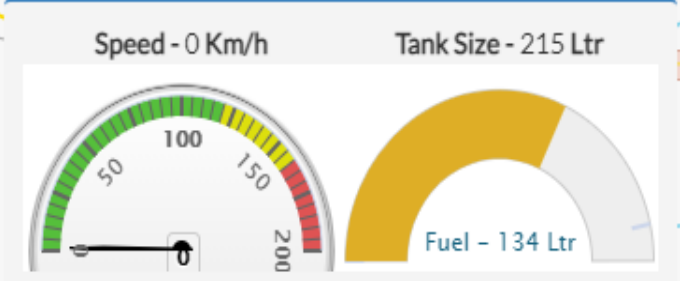

EXPERT SOLUTIONS

History to view all vehicles in month wise or custom date and time , along with Live status.