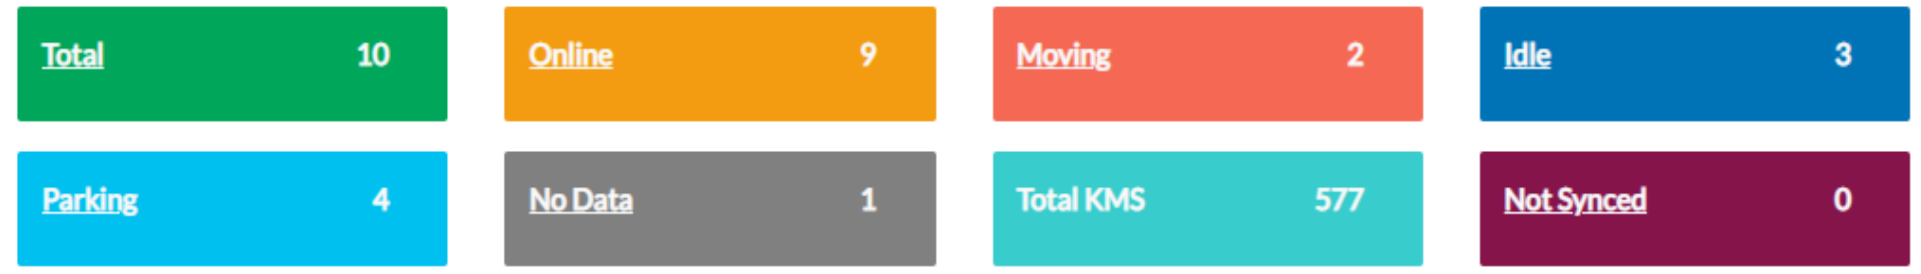

1. DEMORPR (10)
2. CG15AC8690
   - CG19BH6999
   - KUBOTA LOKNA...
   - MP18H4955
   - MP19GA4561
   - MP22H1345
   - OD03G2424
   - OD17G7660
   - POKLANE BHILAI
   - MAHINDRA 4...

Dashboard

Last Transmission Report

Company : -   Vehicle Group : DEMORPR   Report Date : 23-04-2021   [Select Language](#)

Vehicle Name	Reg No	Last Seen	Last Comm	Driver	Driver Mobile	Kms	Speed	Position	Duration HH:MM:SS	Veh Battery	A/C	Fuel (Itrs)	Celsius	Nearest Location
POKLANE BHILAI	XXXX	17:31:19 09-04-2021	17:31:19 09-04-2021	-	-	0	0		337:11:12	OFF	OFF	11.03	0	Nandini Road,Bhilai,Chhattisgarh,Du
OD03G2424	XXXX	17:45:18 23-04-2021	18:40:20 23-04-2021	-	-	16.68	0		00:57:13	ON	OFF	-	0	NH26,Bhadra,Balangir,Odisha,In
MP19GA4561	XXXX	18:03:47 23-04-2021	18:41:05 23-04-2021	-	-	264.09	0		00:38:44	ON	OFF	-	0	NH731,Barni,Sultanpur,Uttar Prade
MAHINDRA 415 DI	Tractor	18:33:50 23-04-2021	18:40:26 23-04-2021	-	-	78.41	0		00:00:43	ON	OFF	-	0	NH26,Naikensira,Kalahandi,Odisha