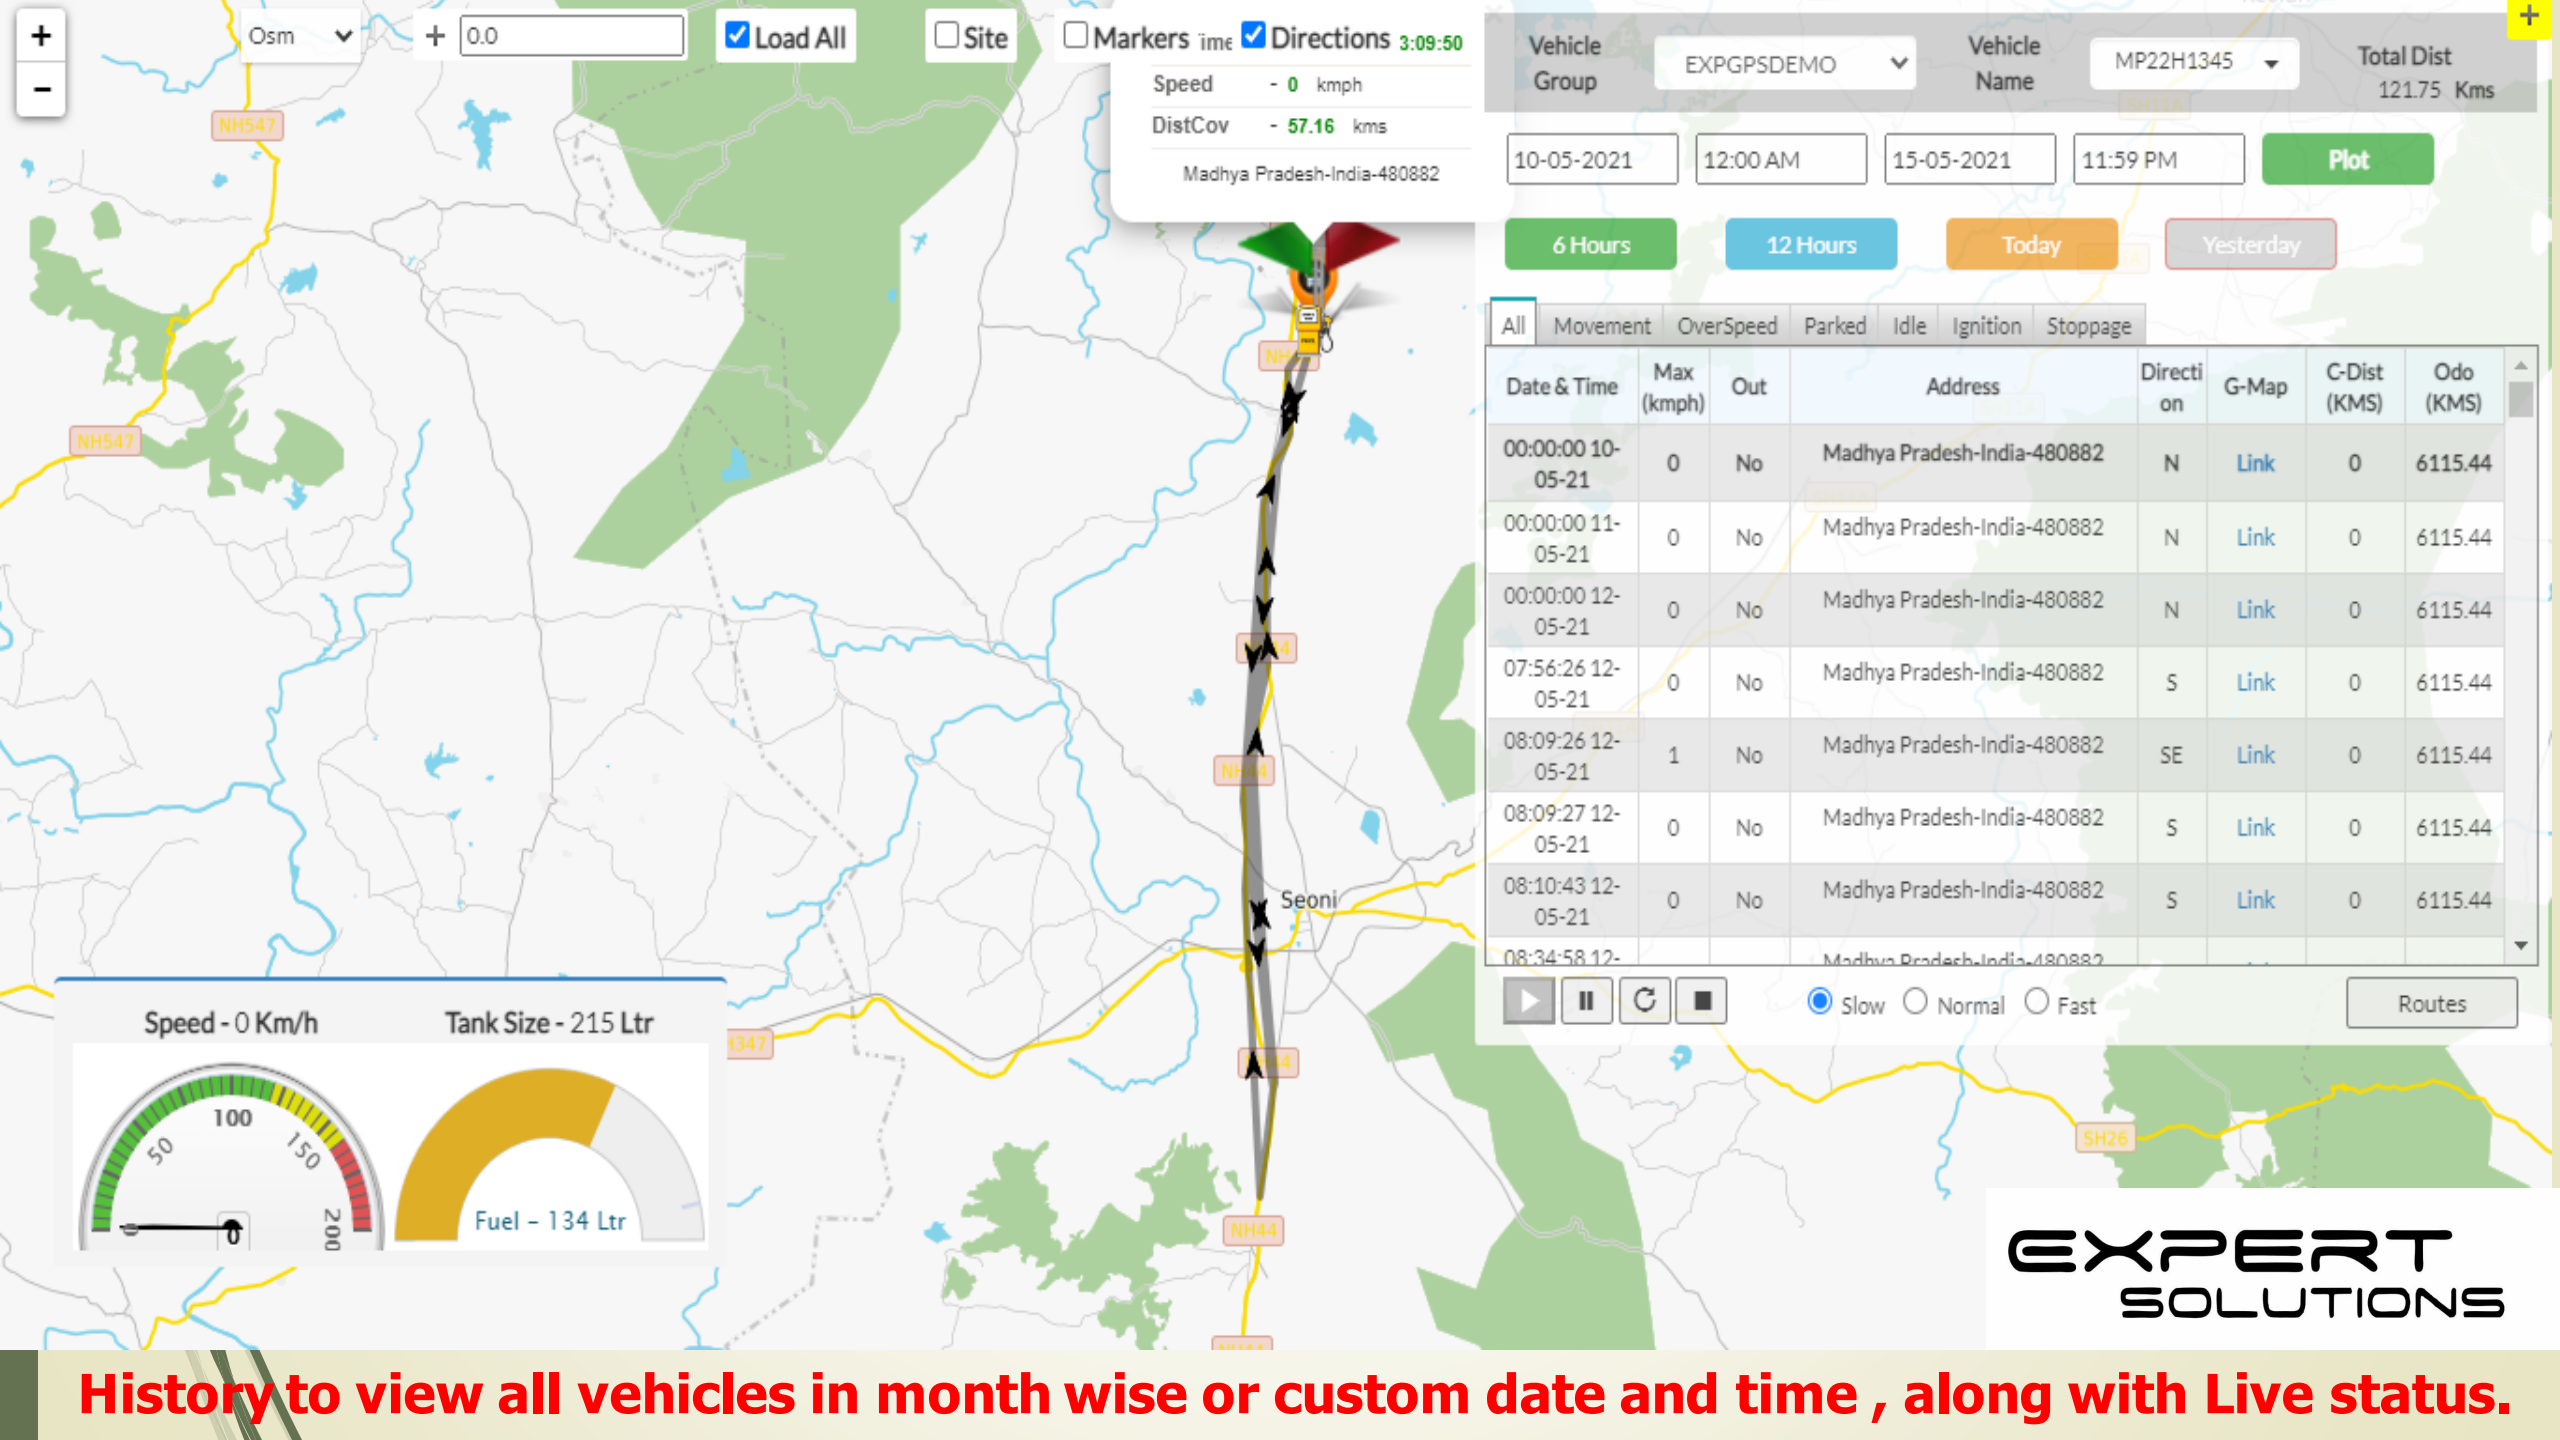

Osm

0.0

☒ Load All

☐ Site

☐ Markers ☒ Directions 3:09:50

Vehicle Group: EXPGPSDEMO

Vehicle Name: MP22H1345

Total Dist: 121.75 Kms

Speed: - 0 kmph
DistCov: - 57.16 kms
Madhya Pradesh-India-480882

10-05-2021 12:00 AM 15-05-2021 11:59 PM

All Movement OverSpeed Parked Idle Ignition Stoppage

Date & Time	Max (kmph)	Out	Address	Direction	G-Map	C-Dist (KMS)	Odo (KMS)
00:00:00 10-05-21	0	No	Madhya Pradesh-India-480882	N	Link	0	6115.44
00:00:00 11-05-21	0	No	Madhya Pradesh-India-480882	N	Link	0	6115.44
00:00:00 12-05-21	0	No	Madhya Pradesh-India-480882	N	Link	0	6115.44
07:56:26 12-05-21	0	No	Madhya Pradesh-India-480882	S	Link	0	6115.44
08:09:26 12-05-21	1	No	Madhya Pradesh-India-480882	SE	Link	0	6115.44
08:09:27 12-05-21	0	No	Madhya Pradesh-India-480882	S	Link	0	6115.44
08:10:43 12-05-21	0	No	Madhya Pradesh-India-480882	S	Link	0	6115.44
08:34:58 12-			Madhya Pradesh-India-480882				

☒ Slow ☐ Normal ☐ Fast