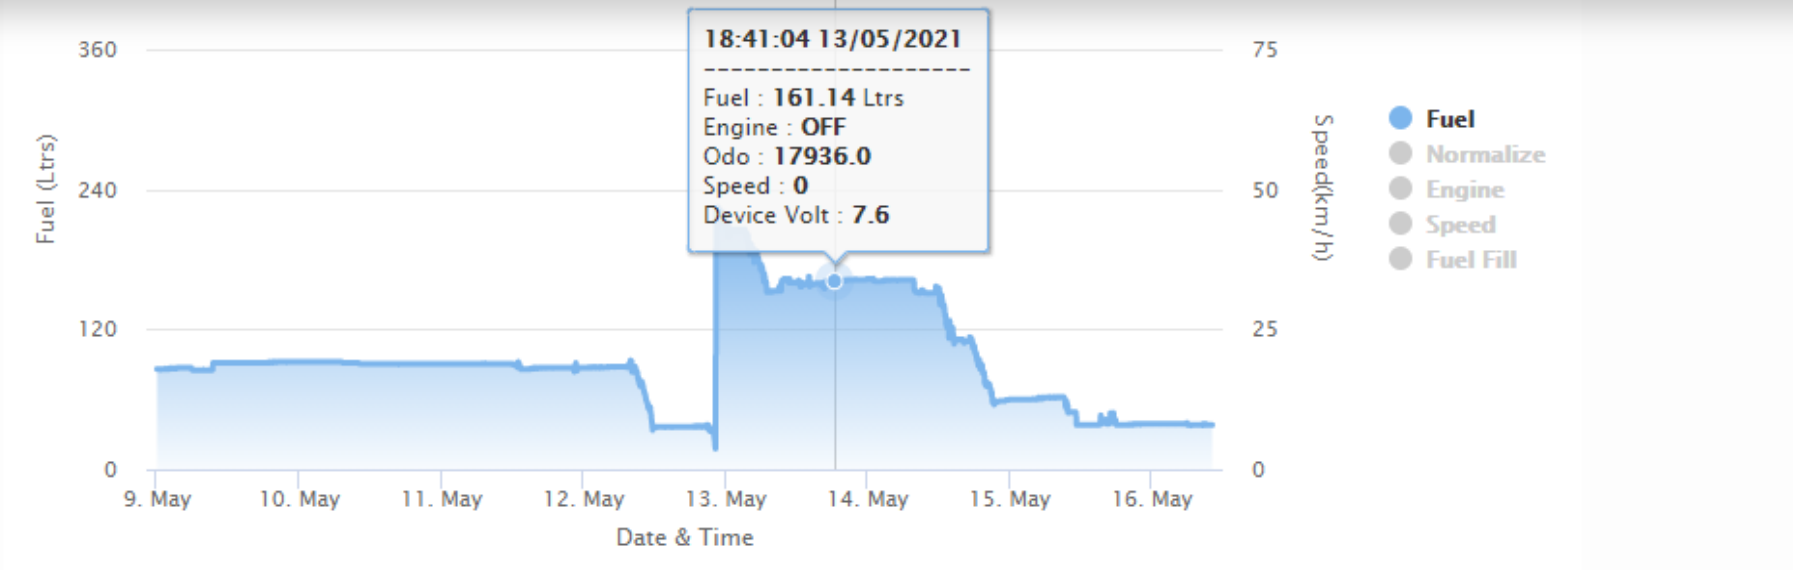

Track

Reports

Statistics

Scheduled

FMS

[Click here to view Fuel Fill & Theft](#) [Click here to view Fuel Data](#)

Vehicle Group	EXPGPSDEMO	Vehicle Name	CG15DH6081
Total Fuel Consume	245	Total Distance	705.7
Start Fuel Level	85.83	End Fuel Level	38.75
Total Fuel Fill	198.53	Total Fuel Theft	0.00